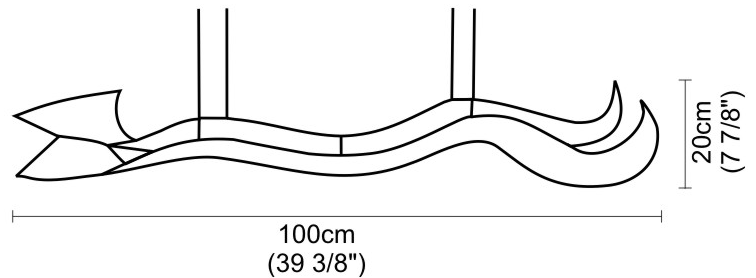

GENERAL

Series: Tempo Perso _____
Brand: Knikerboker _____
Division: Design _____
Mounting Type: Suspension _____
Mounting Location: Ceiling _____
Subcategory: Pendant _____

PHYSICAL

Shape: Curves _____
Length (mm): 1000 _____
Length (in): 39 3/8 _____
Height (mm): 200 _____
Height (in): 7 7/8 _____
Light Distribution: Indirect _____
Fixture Finish: EWH / EBK / MAN / COF / PRD / SLF / GLF / CLF / BRL / EWS / EWG / EWC / EWR / EBS / EBG / EBC / EBC / EBB / MAS / MAD / MAC / MAB / COS / CGO / CCL / CBL / PRS / PRG / PRC / PRB _____
Fixture Material: Aluminum _____
Cable Details: 4 Steel Cables 2000mm / 78 3/4" - Silicon Cable 2000mm / 78 3/4" _____

ELECTRICAL

Lamp Type: LED _____
Total Output Wattage (W): 30 _____
Dimming: Tri-Mode (Non-Dimming and Phase Dimming (120Vac only) and 0-10V Dimming) _____
Driver Included: Yes _____
Driver Location: Integrated _____
Driver Type: Constant Current - Universal _____
Driver Class: Class 2 _____
Input Voltage (V): 120 - 277 _____
Constant Current (MA): 250 _____
Upon Request: 0-10Vdc dimming / Phase dimming @120Vac / 277Vac _____

LED

Number of LEDs: 3 _____
Color Temperature (°K): 3000 _____
Max. Delivered Lumen (lm): 3300 _____
CRI: >85 CRI _____
Lamp Life (hrs): 50000 _____

OPTICAL

RATINGS AND CERTIFICATIONS

Certified By: CSA Certified to UL and CSA Standards _____
IP rating: IP20 _____